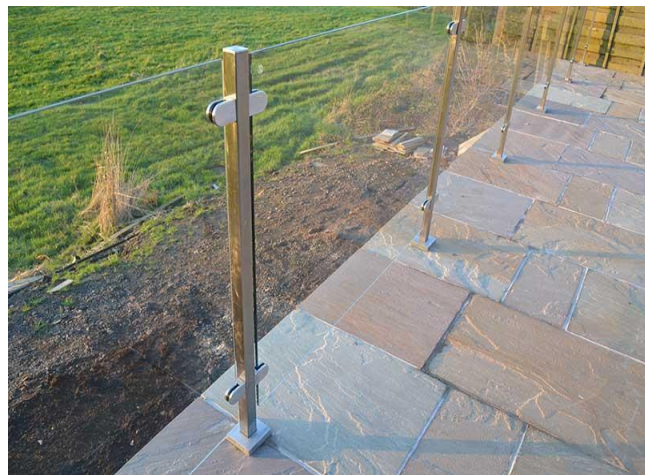

Glass Balustrades

All prices include VAT

Prices are for example widths - we can make any size!

Fine for internal or external use.

SQUARE POST DESIGN

316 marine grade steel and 10mm toughened glass.

	£220 per metre
2m	£440 inc VAT
3m	£660
4m	£880
5m	£1100
10m	£2200
20m	£4400

Clear glass is standard, or sand-blasted (frosted / opaque) glass for an additional £25 per metre